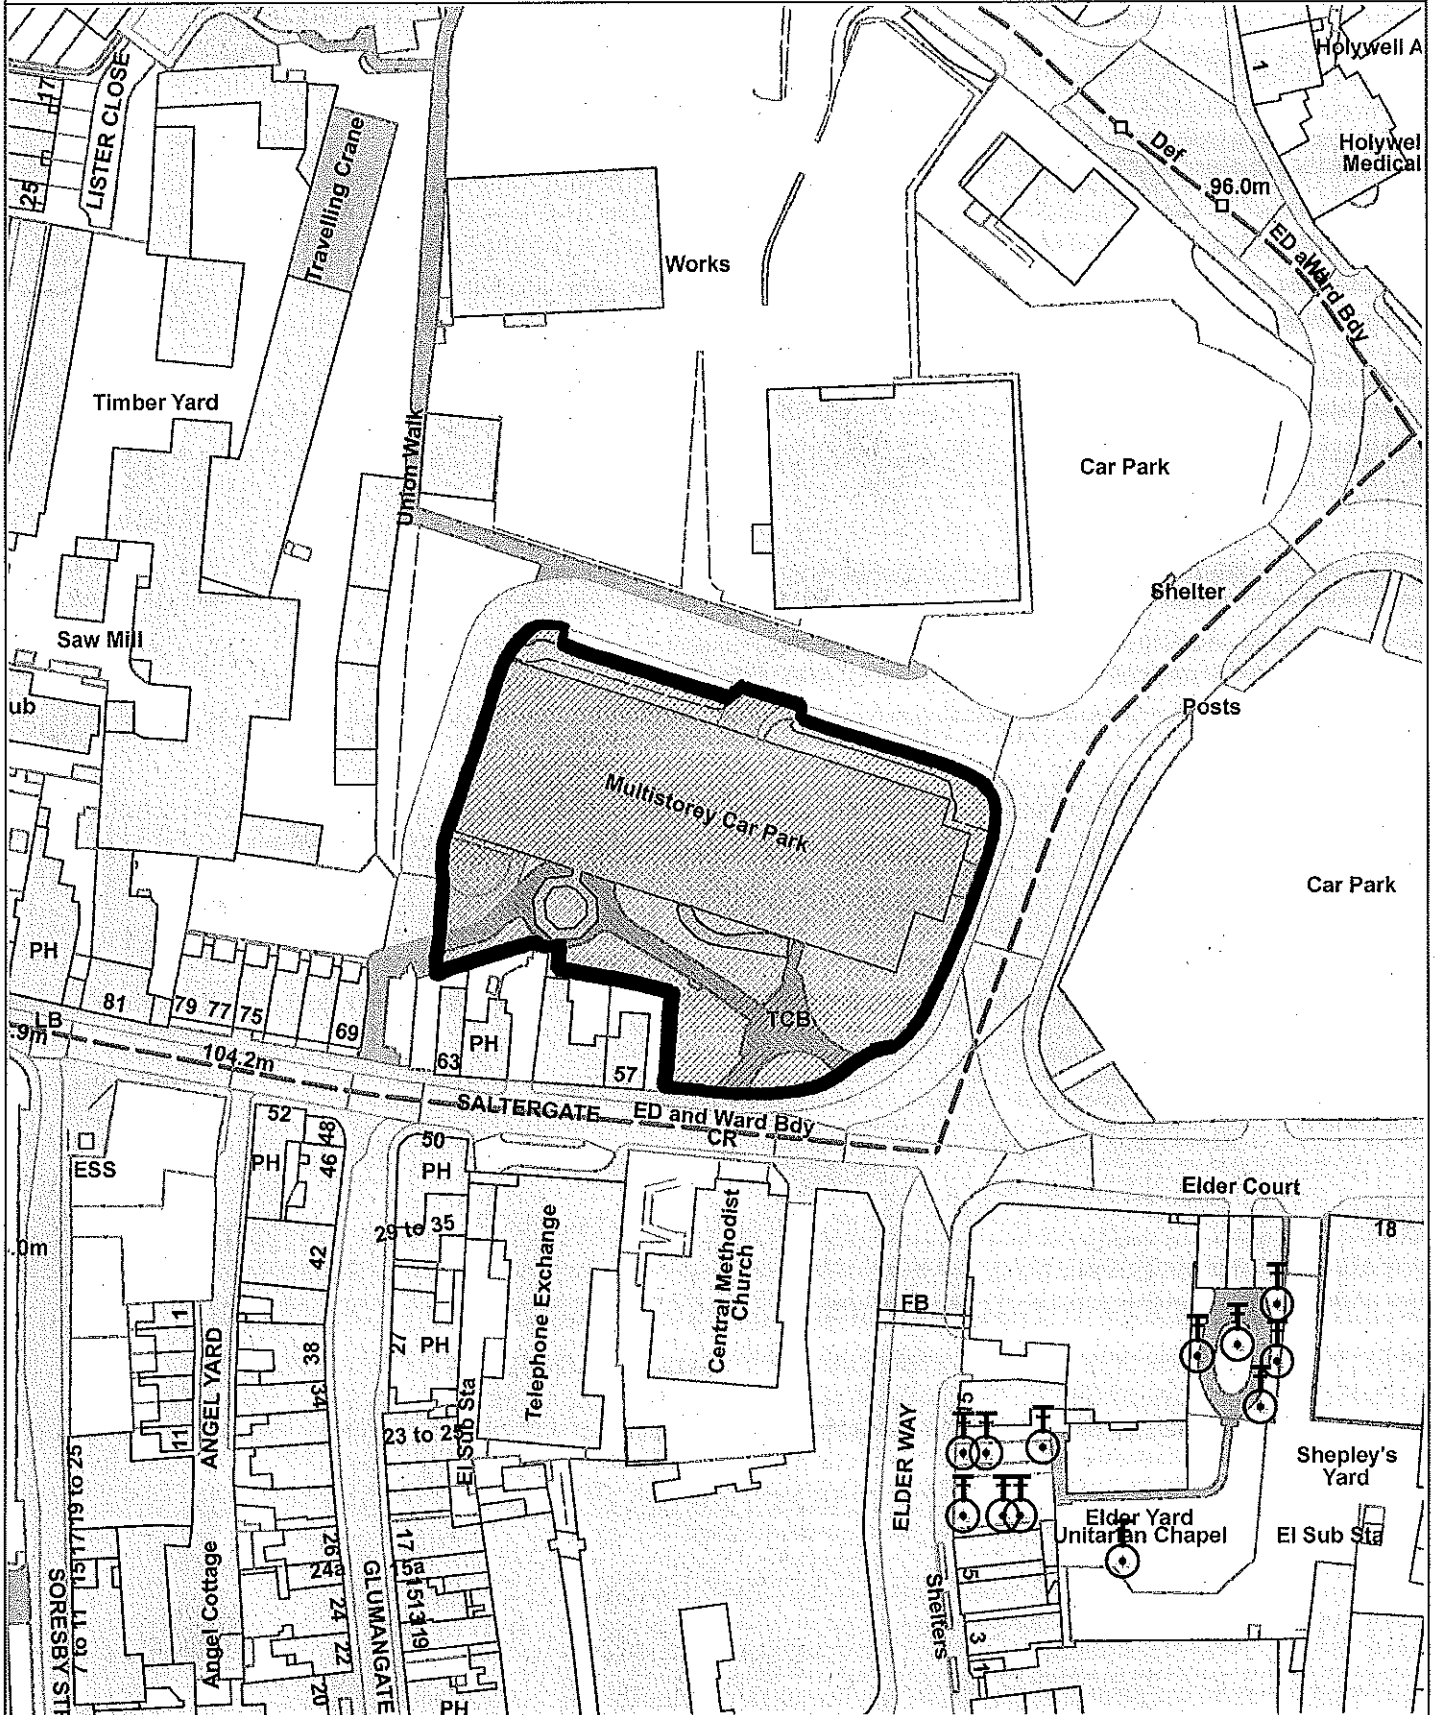

PLAN - CHE/18/00136/FUL - Multi-Storey Car Park, Saltergate

CHESTERFIELD
BOROUGH COUNCIL

Reproduced from the Ordnance Survey map with the permission of the Controller of Her Majesty's Stationery Office © Crown Copyright 2012.
 Unauthorised reproduction infringes Crown Copyright and may lead to prosecution or civil proceedings.
 Chesterfield Borough Council Licence No. 100018505 (2017)

Scale 1:1323